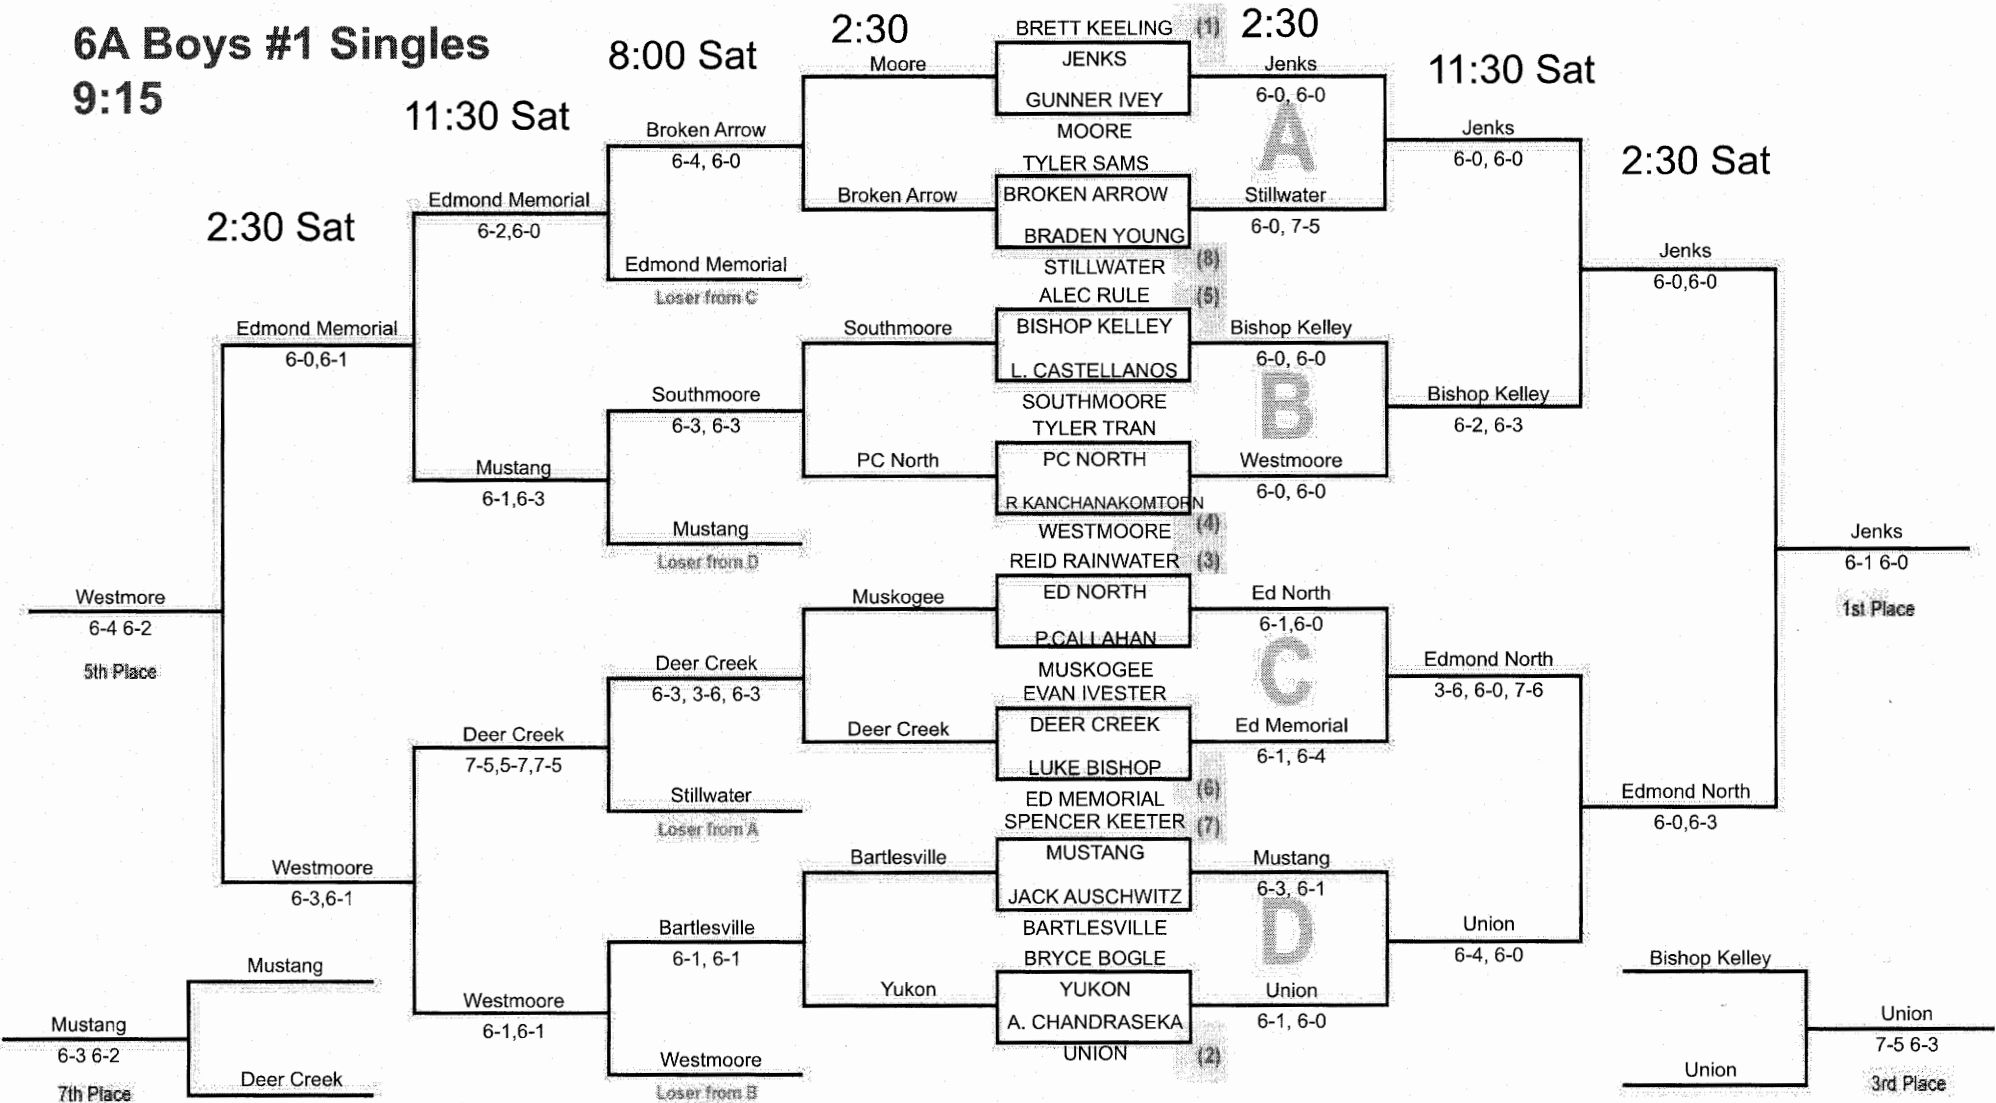

2022

6A Boys #1 Singles

9:15

Team Scoring: 1st - 9pts, 2nd - 7pts, 3rd - 6pts, 4th - 5pts, 5th - 4pts, 6th - 3pts, 7th - 2pts, 8th - 1pt.

6A Boys #2 Singles

First matches 9:15

Team Scoring: 1st - 9pts; 2nd - 7pts; 3rd - 6pts; 4th - 5pts; 5th - 4pts; 6th - 3pts; 7th - 2pts; 8th - 1pt.

6A Boys #2 Doubles

First matches 10:30

12:15 Sat

3:15 Sat

9:15 Sat

4:00

(1) 4:00

12:15 Sat