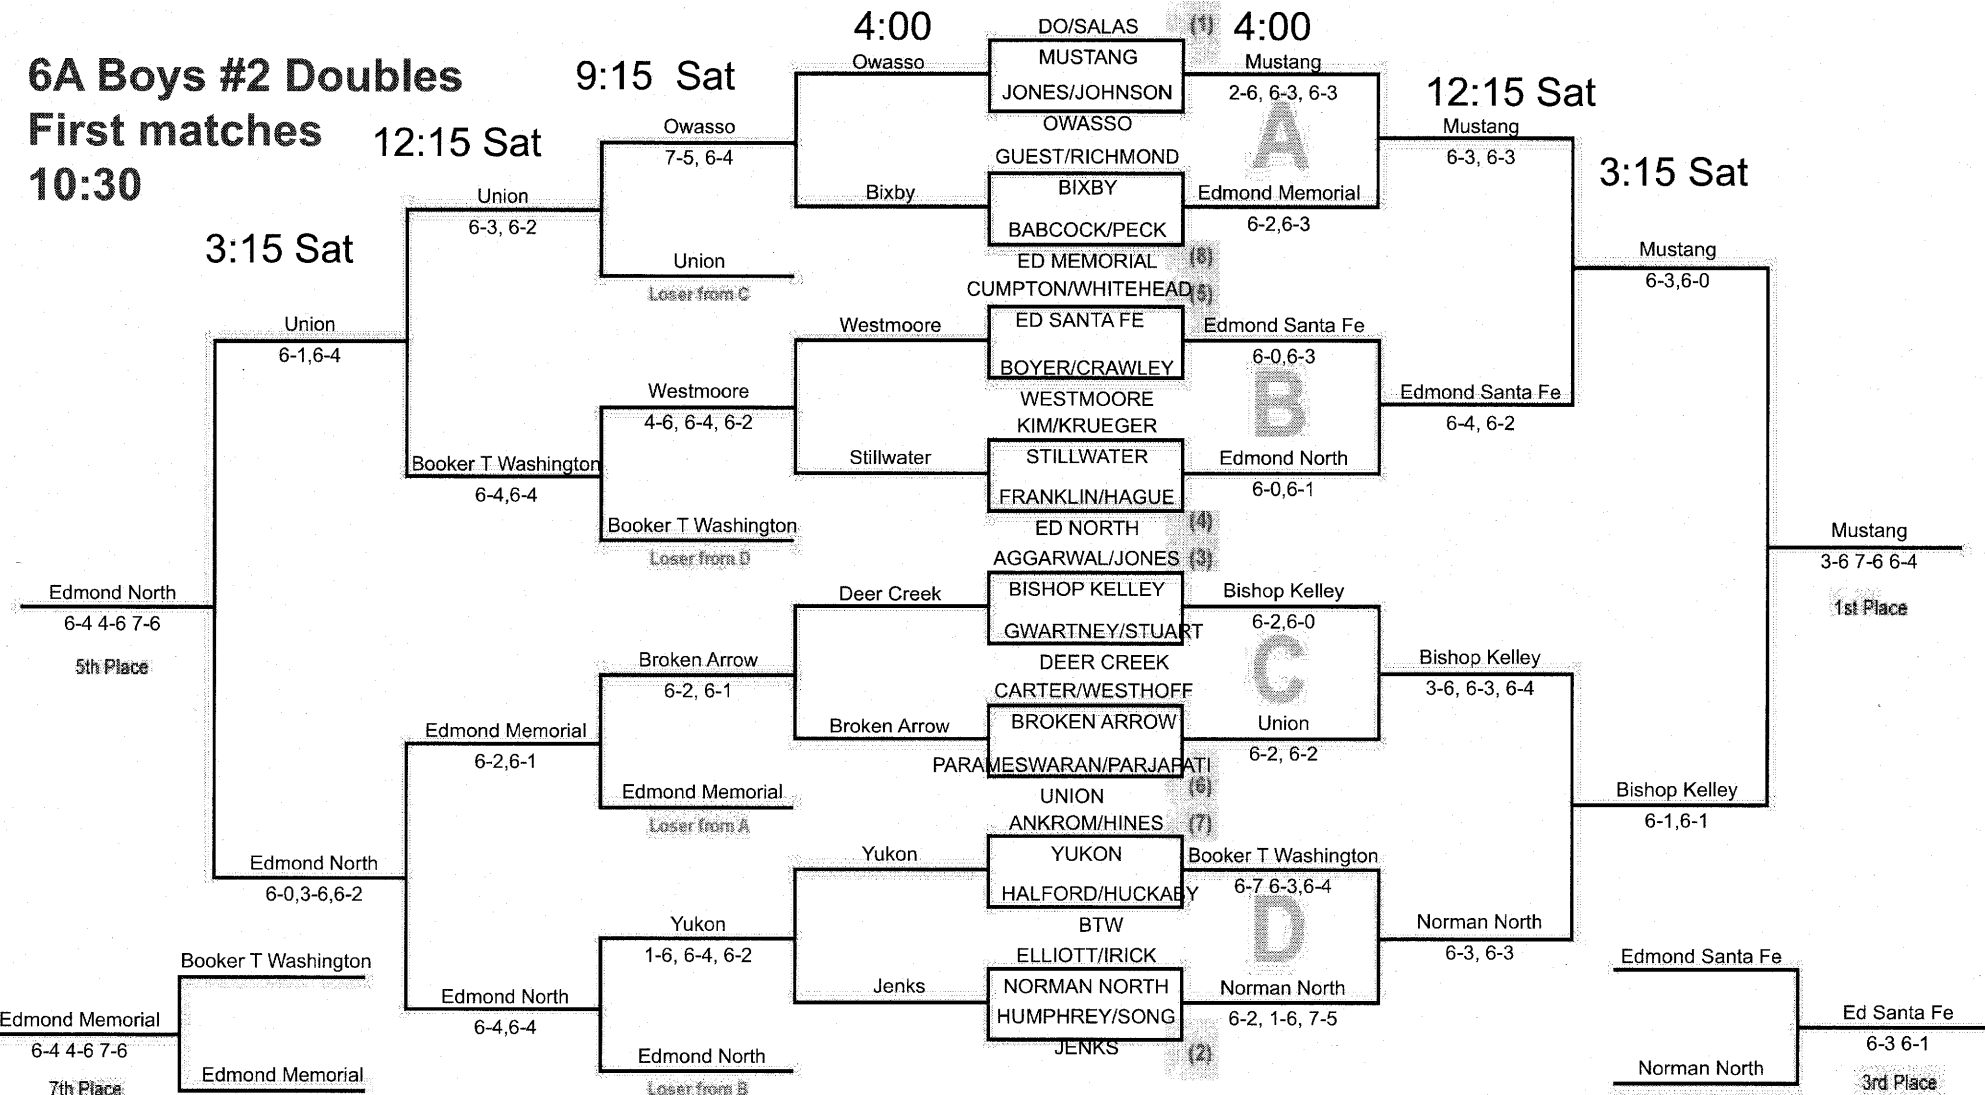

6A Boys #2 Doubles

First matches 10:30

12:15 Sat

3:15 Sat

9:15 Sat

4:00

(1) 4:00

12:15 Sat

3:15 Sat

Team Scoring: 1st - 9pts, 2nd - 7pts, 3rd - 6pts, 4th - 5pts, 5th - 4pts, 6th - 3pts, 7th - 2pts, 8th - 1pt.