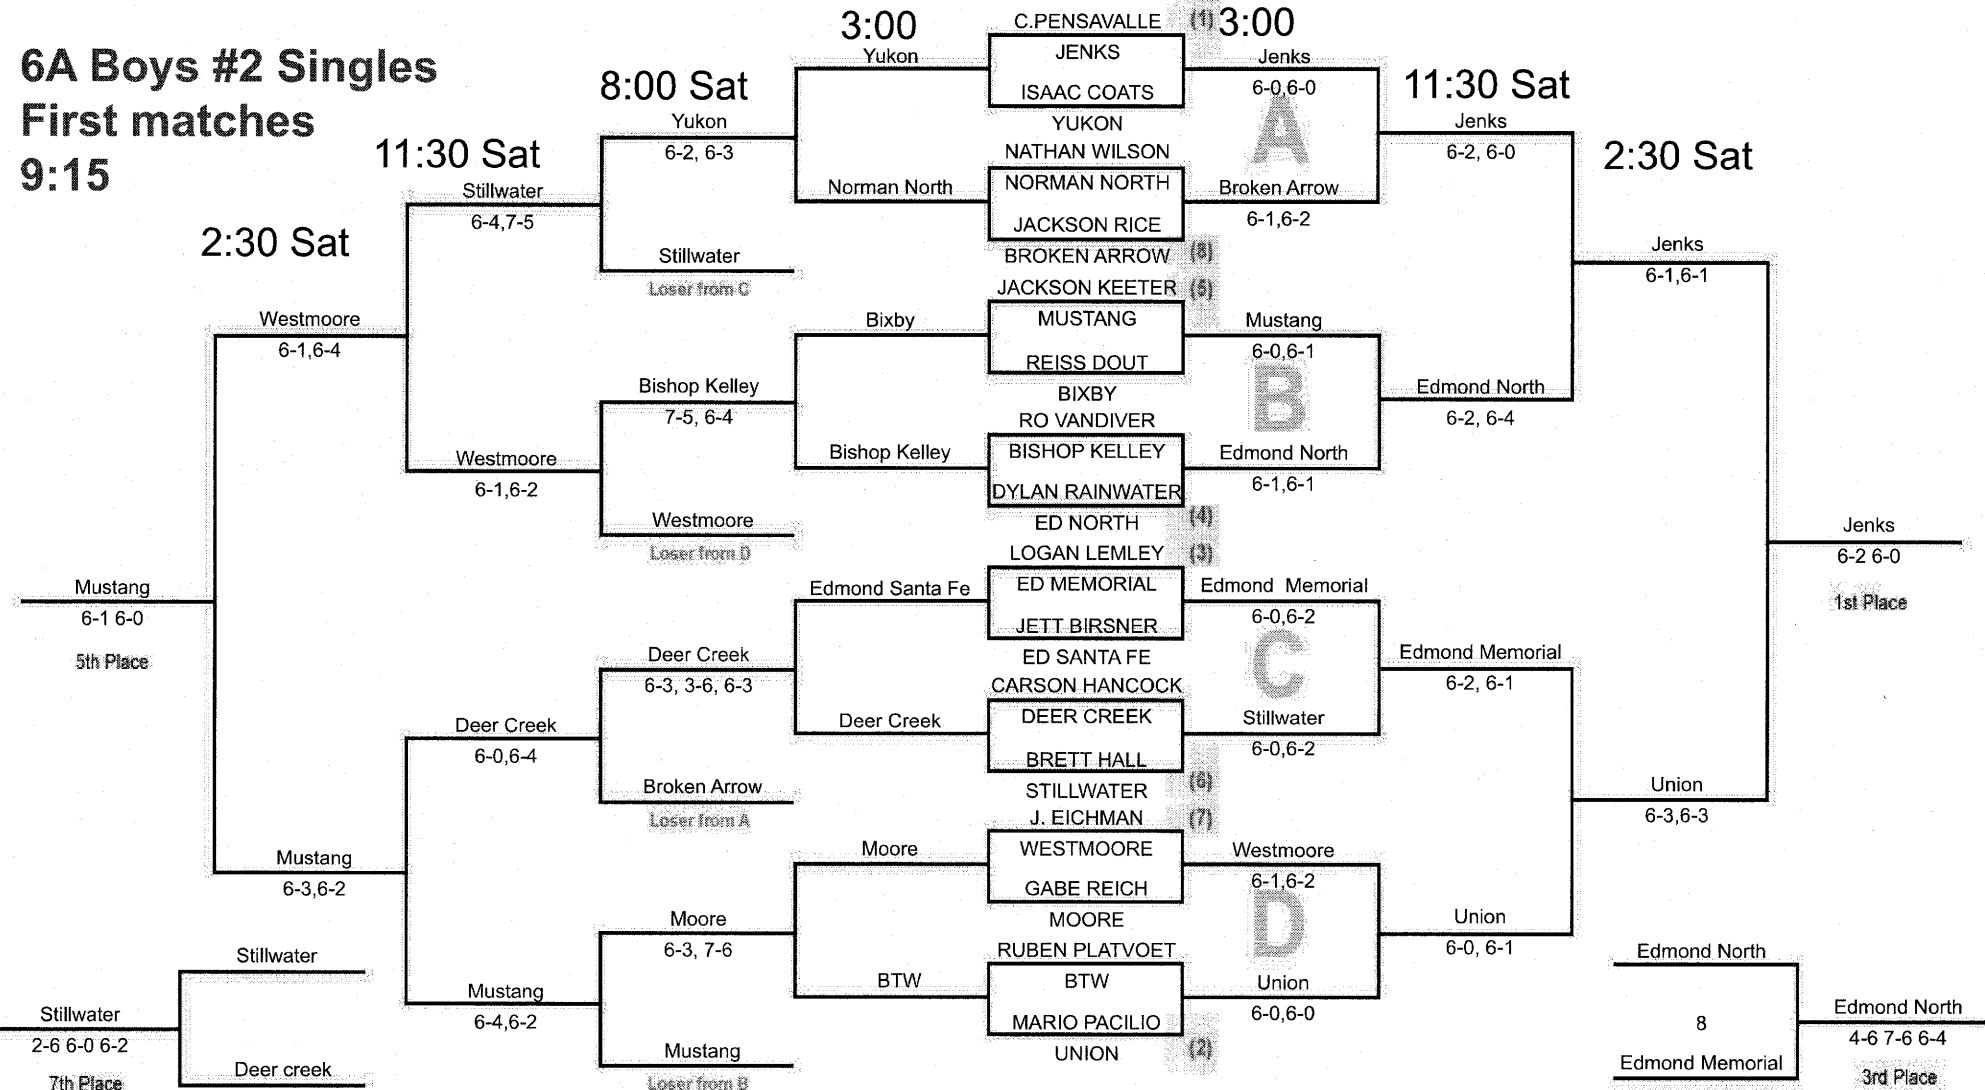

2022

6A Boys #1 Singles

9:15

Team Scoring: 1st - 9pts, 2nd - 7pts, 3rd - 6pts, 4th - 5pts, 5th - 4pts, 6th - 3pts, 7th - 2pts, 8th - 1pt.

6A Boys #2 Singles

First matches 9:15

Team Scoring: 1st - 9pts; 2nd - 7pts; 3rd - 6pts; 4th - 5pts; 5th - 4pts; 6th - 3pts; 7th - 2pts; 8th - 1pt.

6A Boys #2 Doubles

First matches 10:30

12:15 Sat

3:15 Sat

9:15 Sat

4:00

(1) 4:00

12:15 Sat